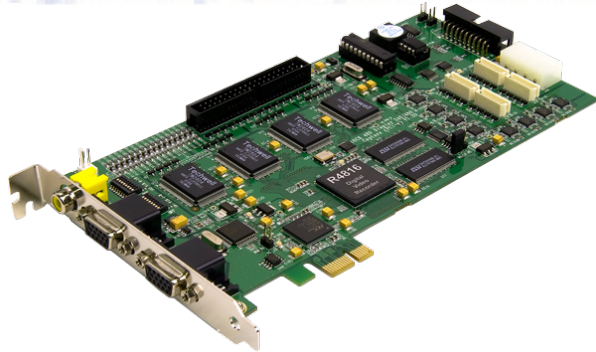

VEILUX®

RACK MOUNT HYBRID SERVER DVR

VRMS-3296

FEATURES

- Selective Codec Compression Per Channel
- Frame Rate Setting Per Channel
- Easy Playback
- Simple Remote Access Setup
- Central Management
- Software Capable of Connecting Up To 50 DVRs Over 1600 Cameras
- Server Comes with 500GB Storage Additional Hard Drives Can Be Purchased
- MJPEG, M-MPEG, H.264 (Selectable)
- Supports Image Sizes NTSC 320x240, 640x240, 640x480, PAL 325x288, 704x288, 704x576
- Remote Transmission Offers Options Like View, Playback, Notification, 2-Way Audio
- Watchdog, Time Date Stamp, Multi User's Control, and Image Authentication
- Operation Systems Include Windows 2000, XP, 2003, and Vista

The VRMS-3296 is a 32 camera Veilux Rack Mount Hybrid Server DVR with real time display and real time recording with 960 FPS of recording. It has the capacity of 5 hard drives with total storage capacity of 10TB. The Veilux DVRs comes now with 4 free IP cameras license for your convenience. This Rack mount DVR is among the newest and most cost-efficient on the market for all your video recording needs. The many features that it offers make the your surveillance experience that much easier for operation.

VEILUX®

RACK MOUNT HYBRID SERVER DVR

VRMS-3296

The Veilux 16 channel DVR capture board is our new product line of capture boards, delivering extremely high quality video resolutions with all the bells and whistles in the video surveillance camera industry. This DVR capture board has been tested at thousands of locations worldwide with extreme stability and power features. In comparison with Geovision and Avermedia this capture board is very cost efficient. The capture board also comes with a 2 year warranty to guarantee that you will have a great product.