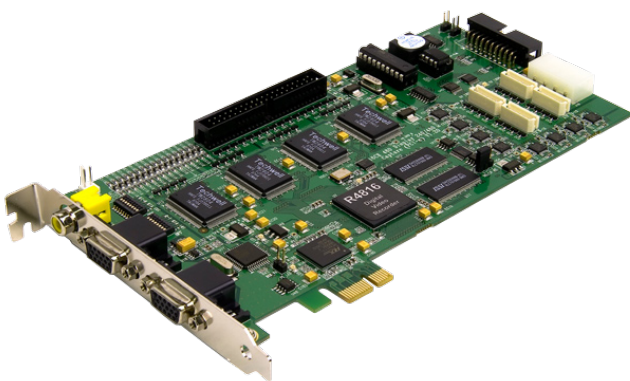

VEILUX®

The Art of Surveillance

3015 Eagle Drive, Suite 100, Grand Prairie, Texas 75052
Local Number: (214) 635-4855 / Fax: (928) 437-6270
sales@veilux.net
www.veilux.net