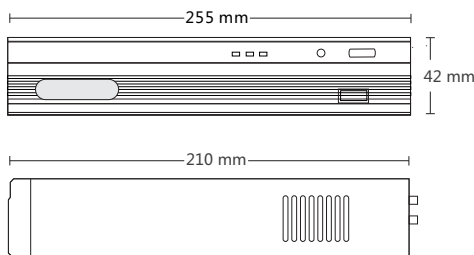

Dimensions

Specification

Model		DVR2708AS-S
System	Compression	Standard H.264 High Profile
	CPU	Cortex A9
	OS	Embedded Linux
Video	Input	BNC 8x Support 720P@25 / 30fps, 960H, D1 input
	IP Input / Access Bandwidth	IPC x 1 / 6Mbps
	Output	HDMI x 1 : 1920 x 1080 / VGA x 1 : 1920 x 1080
Audio	Input	RCA 1x
	Output	RCA 1x
	2-way audio	Take up channel one audio input
Record	Resolution	720P : 1280 x 720, WD1, D1
	Frame Rate	200 fps (PAL) 240 fps (NTSC)
	Bit rate	1M ~ 4Mbps
	Encode	VBR / CBR
	Quality	6 Level
	Mode	Manual, timer, motion
File manager	Lock, unlock, reserving time	
IP Input	Resolution	720P
	Frame Rate	25 fps (PAL) / 30 fps (NTSC)
Play back	Playback	8 CH
	Search	Time / calendar search, event (motion)
	Smart Search	Highlighted date and time to display the channel record
	Function	Play, Pause, FF, FB, Digital zoom
Alarm	Mode	Motion, video loss
	Input	No
	Output	No
	Triggering	Record, PTZ move, e-mail, etc
Network	Interface	RJ45 10M/100M adaptive ethernet network port x 1
	Protocal	TCP / IP, UDP, DHCP, DNS, PPPOE, DDNS
	Others	10 users online, dual stream
Cell phone	OS	iPhone, Andriod
	Function	Multi-screen surveillance (for certain model), record, snapshot, PTZ control, save the device list
I/O	HDD	SATA x 1
	RS485	RS485 x 1, connect to PTZ or keyboard
	USB	USB 2.0 x 2, one for mouse, another for USB backup device
	IR controller	Optional
Others	Power supply	DC 12V
	Consumption	< 8W (without HDD)
	Dimensions	255 mm * 210 mm * 42 mm (W * D * H)
Work Environment	- 10 °C ~ 50 °C , 10 % ~ 90 % Humidity	