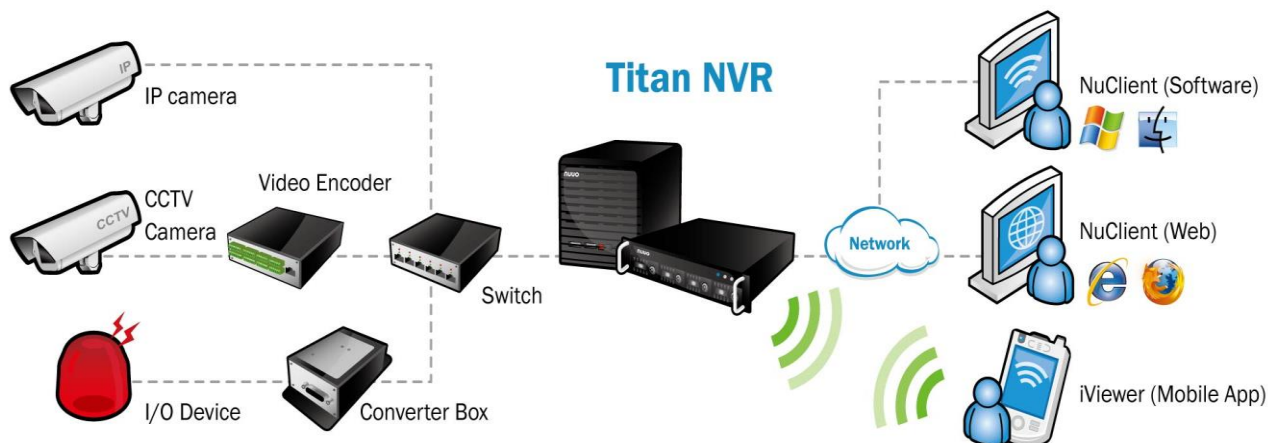

Crystal Series

Features/Support	NT-4040	NT-4040R	NT-8040R	NT-8040RP
Hardware Style	Tower	1U	2U	2U
CPU	Intel Atom	Intel Atom	Intel Core i5	Intel Core i5
RAM	4G	4G	8G	8G
Removable HDD Trays	4xSATA II	4xSATA II	8xSATA II	8xSATA II
Max internal storage*[1]	16TB	16TB	32TB	32TB
Redundant power	X	X	X	V
Server Operating System	Linux	Linux	Linux	Linux
Client Operating System	Windows XP (32-bit) / Win7 (32 and 64-bit)/ Win8 (32 and 64-bit)/ Mac OS X v10.6, 10.7, v10.8			
Number of Cameras per Recording Serve*[2]	64	64	64	64
Maximum Number of Camera per Monitor	100 (10*10)	100 (10*10)	100 (10*10)	100 (10*10)