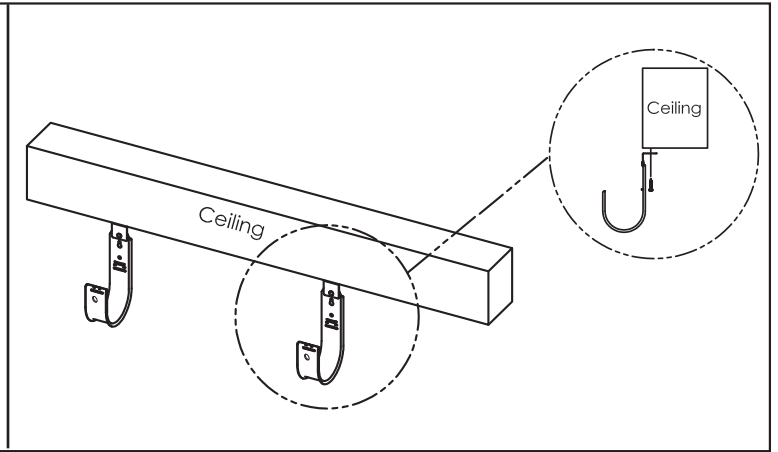

Wall and Ceiling Mount J-Hooks

INSTALLATION INSTRUCTIONS

Place up to 5 Ft. maximum apart to limit sagging.

Angled version can be installed under ceiling.

Squeeze clip to insert into J-Hook.

Cable sag shall not exceed 12 inches.

If retainer clip is not used, store in retainer clip holder.

J-Hook supports Velcro® and cable ties.

NOTE: Installer is responsible for making sure J-Hook installation meets all safety codes.

Wall and Ceiling Mount J-Hooks