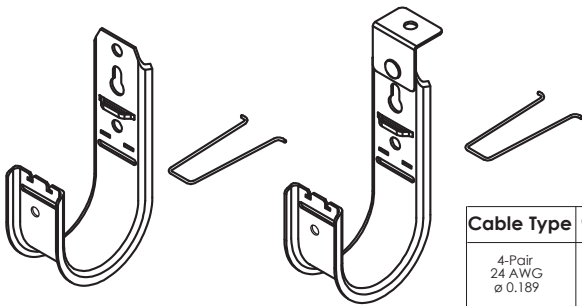

2" J-Hook

Item No.	Description	Qty.
ICCMSJHK44	2" J-Hook	25
ICCMSJH944	2" J-Hook with 90° Bracket	25

Cable Type	Cable Qty.
4-Pair 24 AWG ø 0.189	80
4-Pair 23 AWG ø 0.236	50
4-Pair 23 AWG ø 0.340	25