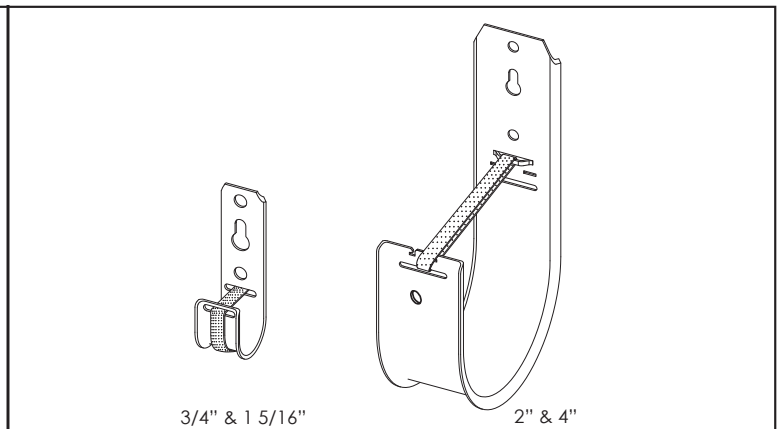

Wall and Ceiling Mount J-Hooks

INSTALLATION INSTRUCTIONS

Place up to 5 Ft. maximum apart to limit sagging.

Angled version can be installed under ceiling.

Squeeze clip to insert into J-Hook.

Cable sag shall not exceed 12 inches.

If retainer clip is not used, store in retainer clip holder.

J-Hook supports Velcro® and cable ties.

NOTE: Installer is responsible for making sure J-Hook installation meets all safety codes.

Wall and Ceiling Mount J-Hooks