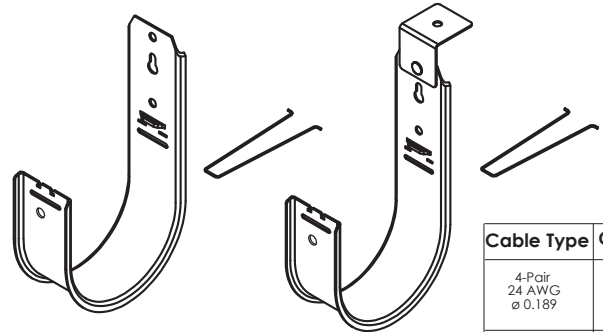

If retainer clip is not used, store in retainer clip holder.

J-Hook supports Velcro® and cable ties.

NOTE: Installer is responsible for making sure J-Hook installation meets all safety codes.

Wall and Ceiling Mount J-Hooks

1 5/16" J-Hook

Item No.	Description	Qty.
ICCMSJHK33	1 5/16" J-Hook	25
ICCMSJH933	1 5/16" J-Hook with 90° Bracket	25

Cable Type	Cable Qty.
4-Pair 24 AWG ø 0.189	50
4-Pair 23 AWG ø 0.236	30
4-Pair 23 AWG ø 0.340	15

2" J-Hook

Item No.	Description	Qty.
ICCMSJHK44	2" J-Hook	25
ICCMSJH944	2" J-Hook with 90° Bracket	25

Cable Type	Cable Qty.
4-Pair 24 AWG ø 0.189	80
4-Pair 23 AWG ø 0.236	50
4-Pair 23 AWG ø 0.340	25

4" J-Hook

- Designed with high quality galvanized steel for strength and durability.
- 90° angled bracket allows for the J-Hook to be ceiling mounted and pivot left to right from 0° to 180°.
- Accommodates copper premise, coaxial, fiber optic cables and conduit.
- Retainer clip secures cable in place.
- Complies with EIA/TIA requirements.
- Cable anchor points allow installers to secure cable with cable ties.