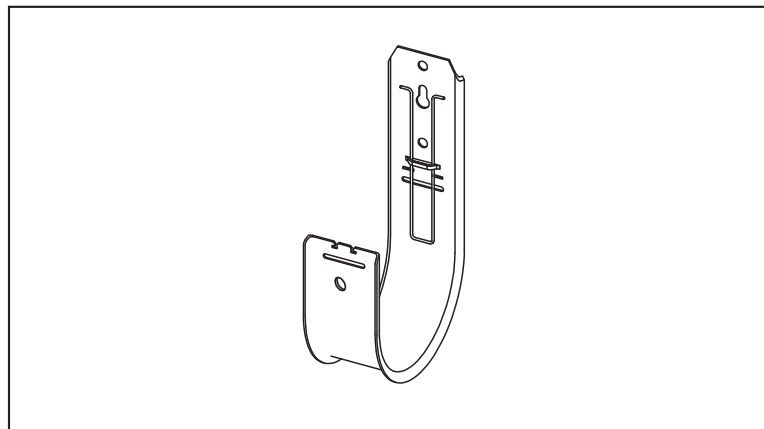

Wall and Ceiling Mount J-Hooks

INSTALLATION INSTRUCTIONS

Place up to 5 Ft. maximum apart to limit sagging.

Angled version can be installed under ceiling.

Squeeze clip to insert into J-Hook.

Cable sag shall not exceed 12 inches.

If retainer clip is not used, store in retainer clip holder.

J-Hook supports Velcro® and cable ties.

NOTE: Installer is responsible for making sure J-Hook installation meets all safety codes.

Wall and Ceiling Mount J-Hooks

- Designed with high quality galvanized steel for strength and durability.
- 90° angled bracket allows for the J-Hook to be ceiling mounted and pivot left to right from 0° to 180°.
- Accommodates copper premise, coaxial, fiber optic cables and conduit.
- Retainer clip secures cable in place.
- Complies with EIA/TIA requirements.
- Cable anchor points allow installers to secure cable with cable ties.