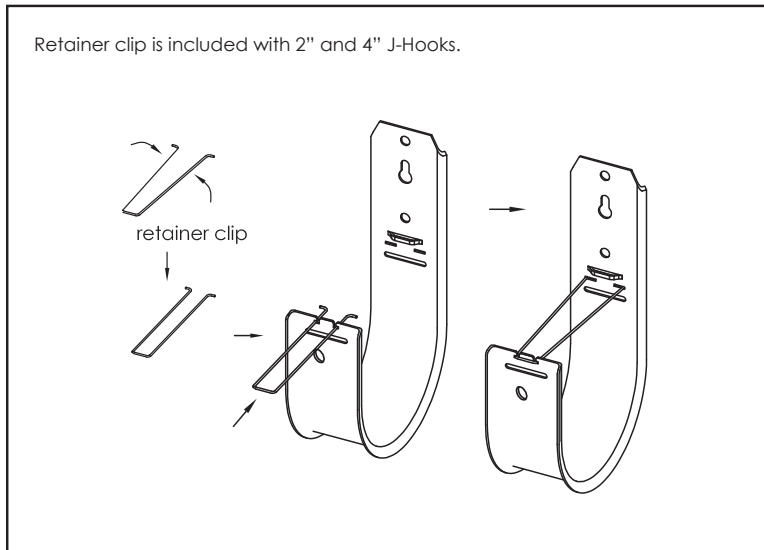

Wall and Ceiling Mount J-Hooks

INSTALLATION INSTRUCTIONS

Place up to 5 Ft. maximum apart to limit sagging.

Angled version can be installed under ceiling.

Squeeze clip to insert into J-Hook.

Cable sag shall not exceed 12 inches.

If retainer clip is not used, store in retainer clip holder.

J-Hook supports Velcro® and cable ties.

NOTE: Installer is responsible for making sure J-Hook installation meets all safety codes.

Wall and Ceiling Mount J-Hooks