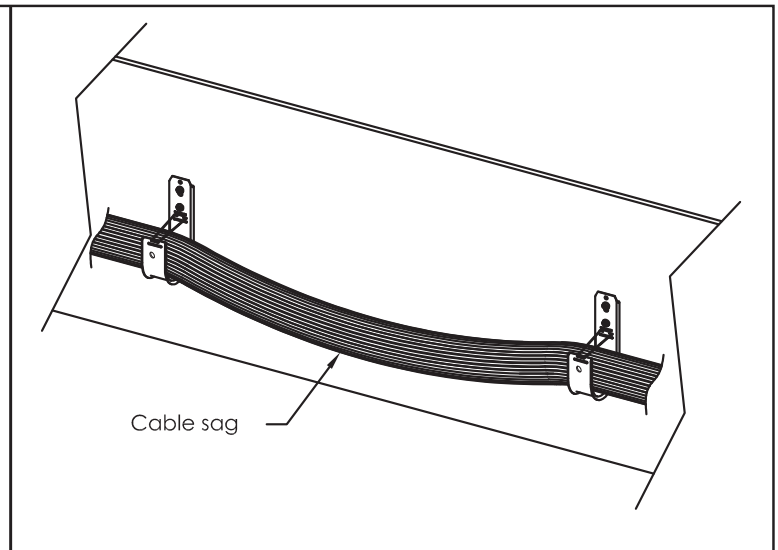

Wall and Ceiling Mount J-Hooks

INSTALLATION INSTRUCTIONS

Place up to 5 Ft. maximum apart to limit sagging.

Angled version can be installed under ceiling.

Squeeze clip to insert into J-Hook.

Cable sag shall not exceed 12 inches.

If retainer clip is not used, store in retainer clip holder.

J-Hook supports Velcro® and cable ties.

NOTE: Installer is responsible for making sure J-Hook installation meets all safety codes.

Wall and Ceiling Mount J-Hooks

- Designed with high quality galvanized steel for strength and durability.
- 90° angled bracket allows for the J-Hook to be ceiling mounted and pivot left to right from 0° to 180°.
- Accommodates copper premise, coaxial, fiber optic cables and conduit.
- Retainer clip secures cable in place.
- Complies with EIA/TIA requirements.
- Cable anchor points allow installers to secure cable with cable ties.