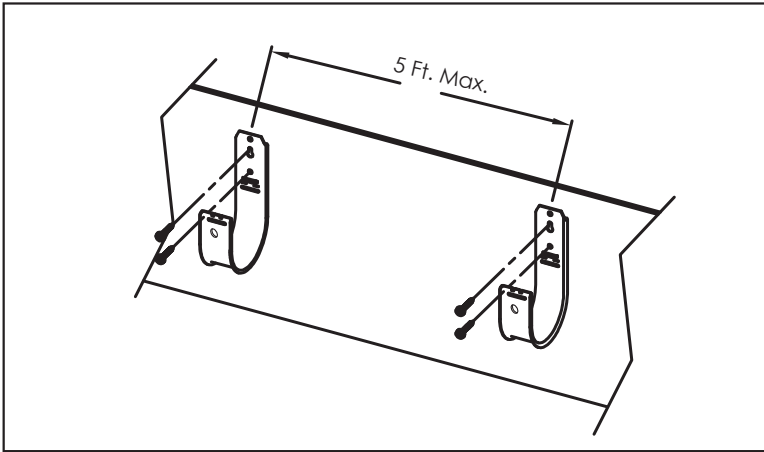

Wall and Ceiling Mount J-Hooks

INSTALLATION INSTRUCTIONS

Place up to 5 Ft. maximum apart to limit sagging.

Angled version can be installed under ceiling.

Squeeze clip to insert into J-Hook.

Cable sag shall not exceed 12 inches.

If retainer clip is not used, store in retainer clip holder.

J-Hook supports Velcro® and cable ties.

NOTE: Installer is responsible for making sure J-Hook installation meets all safety codes.

Wall and Ceiling Mount J-Hooks