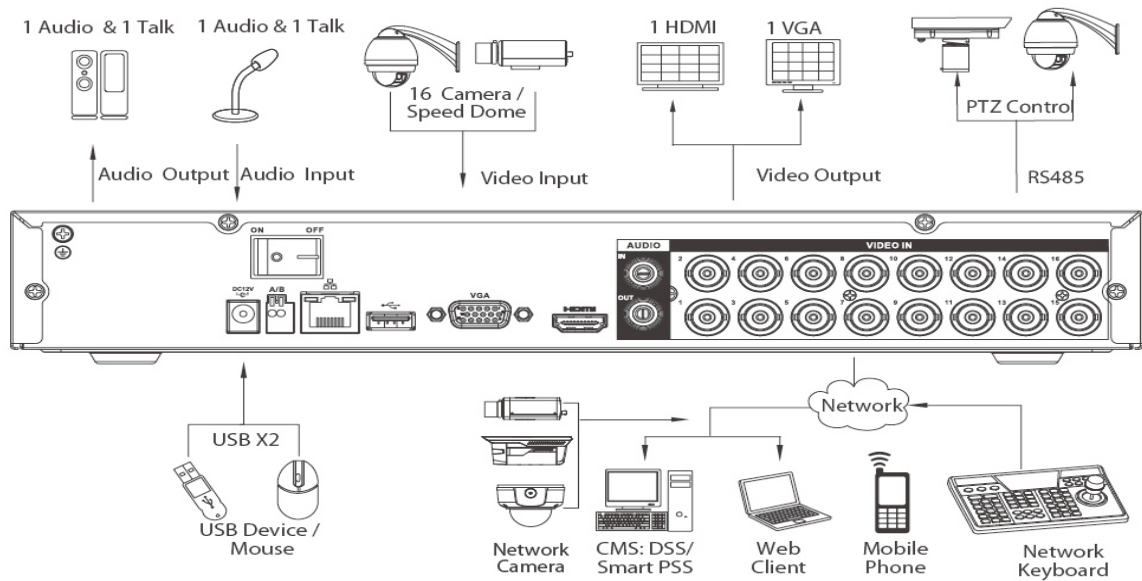

(10/100M/1000M)
Network Functions	HTTP, IPv4/IPv6, TCP/IP, UPNP, RTSP, UDP, SMTP, NTP, DHCP, DNS, PPPOE, DDNS, FTP, IP Filter, SNMP, P2P	
Max. User Access	128 users	
Smart Phone	iPhone, iPad, Android, Windows Phone	
Storage		
Internal HDD	1 SATA port, up to 4TB	
Auxiliary Interface		
USB Interface	2 ports(1 Rear), USB2.0	
RS485	1 port, For PTZ Control	
General		
Power Supply	DC12V/2A	DC12V/3A
Power Consumption	10W(without HDD)	
Working Environment	-10°C ~ +55°C / 10%~90%RH / 86~106kpa	
Dimension(W×D×H)	Mini 1U, 325mm×255mm×55mm	
Weight	1.5KG(without HDD)	

System Connection

*Takes HCVR5116H-S2 as an example