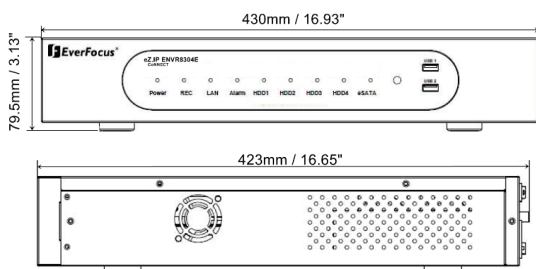

Dimensions

NEW

Specifications

Video Out	HDMI x 1 / VGA x 1
Recording Rate/Resolution	NTSC 240fps@1080p; PAL 200fps@1080p (Depend on IP Camera)
Playback Rate/Resolution	NTSC 240fps@1080p; PAL 200fps@1080p (Depend on IP Camera)
Recording Performance	56 Mbps
Compression Format	H.264
Operating System	Linux® embedded
Audio In/Out	1 / 1
Alarm In/Out	2 / 2
Internal Storage	3.5" HDD x 4 (max 16TB)
External Storage	eSATA x 1 (max 8TB) (optional: EDA450)
POE Network	Build-in 8 Port 10/100 POE
Network/Protocols	2Gb Ethernet x 2 / TCP-IP / DHCP / PPPoE / DDNS / UDP / SMTP / RTP / RTSP / NTP
RAID	RAID 5
USB	USB 2.0 x 4
RS-232/RS-485	1 / 1
Configuration Method	OSD UI / Webpage
Mobile Viewing	iOS, Android
Pentaplex Operation	Simultaneous Live, Recording, Playback, Archive and Remote viewing
Dual Streaming	Yes
Recording Mode	Manual, Schedule, Event
Playback Search	Date/Time search, Event Search, Snapshot Search
Video Pause	Yes
Connection Loss Detection	Yes
Motion Detection	Yes
Event Log	Yes
Watch dog timer	Yes
Schedule settings	Express & Advanced settings
User Access	3 Levels of user access
PTZ protocols supported	EverFocus, Pelco D, Pelco P, Samsung, Transparent
Power Source	100-240 VAC~
Power Consumption	300W max.
Operating Temp.	0°C~40°C / 32°F~104°F
Dimensions (W x D x H)	430 x 423 x 72mm / 16.93" x 16.65" x 3.13"
Weight	6.0kgs / 13.23lbs (without HDDs)
Certificates	CE, FCC, UL