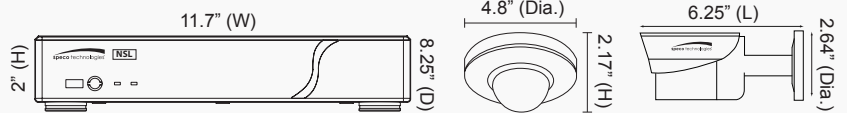

### ZIPL8BD2

8 Channel NVR with 8 Channel Built-In PoE, 2TB  
4 Full HD 1080p Outdoor IR Dome Cameras,  
4 Full HD 1080p Outdoor IR Bullet Cameras

Front panel

Rear panel

ZIPL8BD2 shown