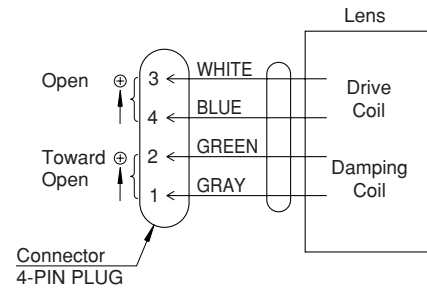

Wiring

2.2mm

6mm

MP³ MEGAPIXEL VARI-FOCAL LENSES

SURVEILLANCE
VIDEO .COM

800.955.5201

Email: sales@Surveillance-Video.com