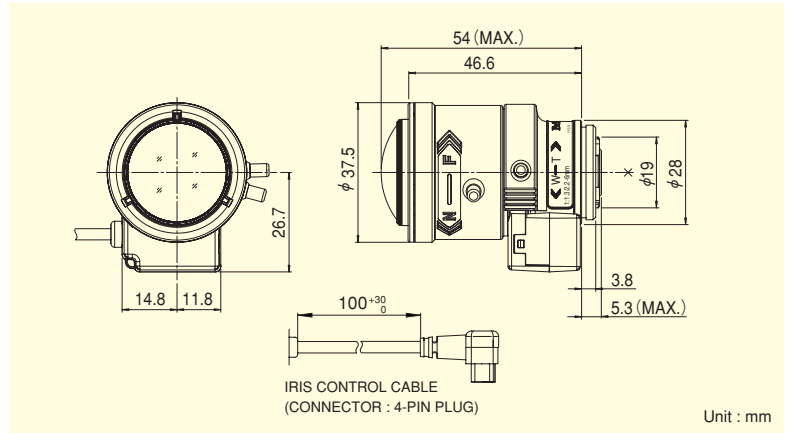

WIDE
Wide Angle

3 Mega
For Megapixel
Camera

DC
DC Auto Iris

CS-mt
CS Mount

METAL
Metal Mount

N D
ND Filter

230
Long Cable

AT
Aspherical Lens

F1.3
Wide Aperture Rate

- High image-quality monitoring with optical performance supporting 3 megapixels.
- WIDE 2.2mm, achieving a horizontal field angle of 120 degrees (when used on 1/3 cameras).
- Compact and lightweight design, best suited for use with dome cameras.
- Designed to maximize optical performance with high-accuracy aspheric lens, low-dispersion glass, and high refractive-index glass.
- Built-in ND filter of T360, supporting high sensitivity cameras.

Focal Length (mm)		2.2~6 (2.7×	
Iris Range		F1.3 ~ T360 (Equivalent to F360)	
Operation	Zoom	Manual	
	Focus	Manual	
	Iris	Auto (DC Type) (*1)	
Angle Of View (H×V)	1/3"	WIDE	120°00' × 91°36'
		TELE	46°26' × 34°59'
	1/4"	WIDE	91°36' × 69°21'
		TELE	34°59' × 26°18'
Focusing Range (From Front Of The Lens) (m)		∞ ~ 0.3	
Object Dimensions at M.O.D. (H×V) (mm)	1/3"	WIDE	1075 × 638
		TELE	266 × 196
	1/4"	WIDE	638 × 429
		TELE	196 × 145
Back Focal Distance (in air) (mm)		7.70	
Exit Pupil Position (From Image Plane) (mm)		-452	
Filter Thread (mm)		—	
Mount		CS	
Mass (g)		55	
Coil Resistance		Drive Coil	190Ω
		Damping Coil	500Ω
Current Consumption		23mA (Max.) at DC 4V	
Remarks		• With Metal Mount (*1) When power is turned off, iris will automatically close. YV2.7×2.2SA-SA2L : Long Cable Type (230mm)	