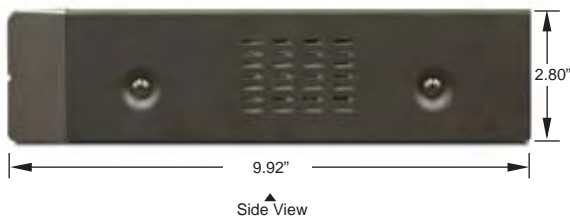

HSDVRC421

4CH HD-SDI DVR

SPECIFICATIONS

HSDVRC421	
System	
Input Format	720p / 50 or 60, 1080p / 25 or 30, 1080i / 50 or 59.94 or 60
Camera Input	BNC x 4
Monitor Output	HDMI / VGA (D-Sub15)
Audio In	4 x Line In (RCA Jack)
Audio Out	1 x Line Out (RCA Jack)
Sensor In / Out	4 / 1
External Port	RS485
USB Port	2 Ports (Front)
IR Remote	Provided
Recording	
Video / Audio	H.264 Codec
H.264 Max. Record Playback	CIF, D1, 720p / 120fps, 1080p / 120fps
Record Mode	Continuous / Schedule / Motion / Alarm / Audio Event
Quality	3 Steps
Pre / Post Recording	Yes / up to 99 sec
Motion Detection	Built-In
Storage	
HDD Support	2 Internal SATA HDDs Bay (up to 6TB) available
Standard HDD Built-In	1TB
External Storage	USB Port
Network	
Ethernet	10 / 100 / 1000Mbps
Camera CH Expansion	Yes (through HUB)
Viewer Software	CMS (up to 64ch)
Mobile Application	iPhone & Android
Remote Notification	Yes
Power	
DC Inlet	DC 12V / 3.5A
Dimension & Weight	
Dimension (Inch)	13.86 x 2.80 x 9.92
Weight	6.6 lbs

MORE PRODUCT VIEW