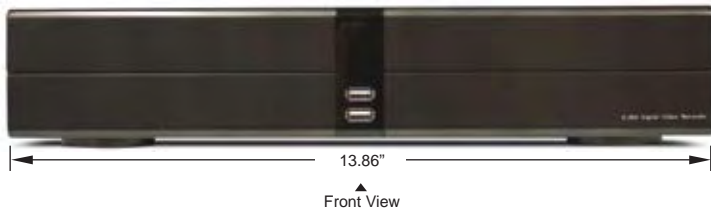

HSDVRC421

4CH HD-SDI DVR

SPECIFICATIONS

HSDVRC421	
System	
Input Format	720p / 50 or 60, 1080p / 25 or 30, 1080i / 50 or 59.94 or 60
Camera Input	BNC x 4
Monitor Output	HDMI / VGA (D-Sub15)
Audio In	4 x Line In (RCA Jack)
Audio Out	1 x Line Out (RCA Jack)
Sensor In / Out	4 / 1
External Port	RS485
USB Port	2 Ports (Front)
IR Remote	Provided
Recording	
Video / Audio	H.264 Codec
H.264 Max. Record Playback	CIF, D1, 720p / 120fps, 1080p / 120fps
Record Mode	Continuous / Schedule / Motion / Alarm / Audio Event
Quality	3 Steps
Pre / Post Recording	Yes / up to 99 sec
Motion Detection	Built-In
Storage	
HDD Support	2 Internal SATA HDDs Bay (up to 6TB) available
Standard HDD Built-In	1TB
External Storage	USB Port
Network	
Ethernet	10 / 100 / 1000Mbps
Camera CH Expansion	Yes (through HUB)
Viewer Software	CMS (up to 64ch)
Mobile Application	iPhone & Android
Remote Notification	Yes
Power	
DC Inlet	DC 12V / 3.5A
Dimension & Weight	
Dimension (Inch)	13.86 x 2.80 x 9.92
Weight	6.6 lbs

MORE PRODUCT VIEW