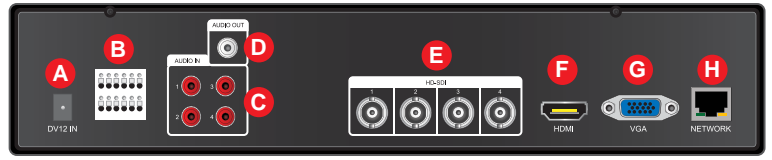

INPUT INTERFACE