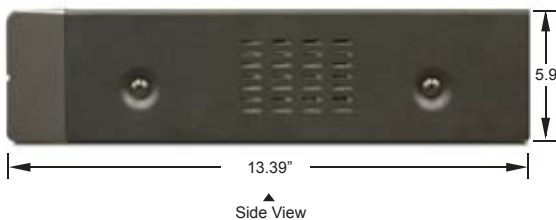

HSDVRC724

7CH HD-SDI DVR

SPECIFICATIONS

HSDVRC724	
System	
Input Format	720p /50 or 60, 1080p /25 or 30, 1080i /50 or 59.94 or 60
Camera Input	BNC x 7
Monitor Output	HDMI / VGA (D-Sub15)
Audio In	4 x Line In (RCA Jack)
Audio Out	1 x Line Out (RCA Jack)
Sensor In / Out	4 / 1
External Port	RS485
USB Port	2 Ports (Front)
IR Remote	Provided
Recording	
Video / Audio	H.264 Codec
H.264 Max. Record Playback	CIF, D1, 720p / 120fps, 1080p / 120fps
Record Mode	Continuous / Schedule / Motion / Alarm / Audio Event
Quality	3 Steps
Pre / Post Recording	Yes / up to 99 sec
Motion Detection	Built-In
Storage	
HDD Support	2 Internal SATA HDDs Bay (up to 6TB) available
Standard HDD Built-In	4TB
External Storage	USB Port
Network	
Ethernet	10 / 100 / 1000Mbps
Camera CH Expansion	Yes (through HUB)
Viewer Software	CMS (up to 64ch)
Mobile Application	iPhone & Android
Remote Notification	Yes
Power	
DC Inlet	DC 12V / 3.5A
Dimension & Weight	
Dimension (Inch)	15.75 x 5.9 x 13.39
Weight	8.8 lbs

MORE PRODUCT VIEW