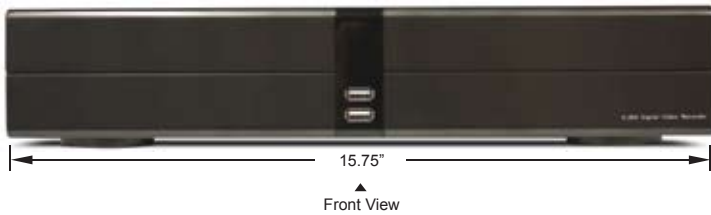

HSDVRC724

7CH HD-SDI DVR

SPECIFICATIONS

HSDVRC724	
System	
Input Format	720p /50 or 60, 1080p /25 or 30, 1080i /50 or 59.94 or 60
Camera Input	BNC x 7
Monitor Output	HDMI / VGA (D-Sub15)
Audio In	4 x Line In (RCA Jack)
Audio Out	1 x Line Out (RCA Jack)
Sensor In / Out	4 / 1
External Port	RS485
USB Port	2 Ports (Front)
IR Remote	Provided
Recording	
Video / Audio	H.264 Codec
H.264 Max. Record Playback	CIF, D1, 720p / 120fps, 1080p / 120fps
Record Mode	Continuous / Schedule / Motion / Alarm / Audio Event
Quality	3 Steps
Pre / Post Recording	Yes / up to 99 sec
Motion Detection	Built-In
Storage	
HDD Support	2 Internal SATA HDDs Bay (up to 6TB) available
Standard HDD Built-In	4TB
External Storage	USB Port
Network	
Ethernet	10 / 100 / 1000Mbps
Camera CH Expansion	Yes (through HUB)
Viewer Software	CMS (up to 64ch)
Mobile Application	iPhone & Android
Remote Notification	Yes
Power	
DC Inlet	DC 12V / 3.5A
Dimension & Weight	
Dimension (Inch)	15.75 x 5.9 x 13.39
Weight	8.8 lbs

MORE PRODUCT VIEW