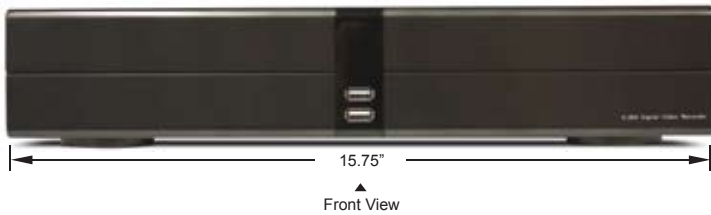

HSDVRC722

7CH HD-SDI DVR

SPECIFICATIONS

HSDVRC722	
System	
Input Format	720p /50 or 60, 1080p /25 or 30, 1080i /50 or 59.94 or 60
Camera Input	BNC x 7
Monitor Output	HDMI / VGA (D-Sub15)
Audio In	4 x Line In (RCA Jack)
Audio Out	1 x Line Out (RCA Jack)
Sensor In / Out	4 / 1
External Port	RS485
USB Port	2 Ports (Front)
IR Remote	Provided
Recording	
Video / Audio	H.264 Codec
H.264 Max. Record Playback	CIF, D1, 720p / 120fps, 1080p / 120fps
Record Mode	Continuous / Schedule / Motion / Alarm / Audio Event
Quality	3 Steps
Pre / Post Recording	Yes / up to 99 sec
Motion Detection	Built-In
Storage	
HDD Support	2 Internal SATA HDDs Bay (up to 6TB) available
Standard HDD Built-In	2TB
External Storage	USB Port
Network	
Ethernet	10 / 100 / 1000Mbps
Camera CH Expansion	Yes (through HUB)
Viewer Software	CMS (up to 64ch)
Mobile Application	iPhone & Android
Remote Notification	Yes
Power	
DC Inlet	DC 12V / 3.5A
Dimension & Weight	
Dimension (Inch)	15.75 x 5.9 x 13.39
Weight	8.8 lbs

MORE PRODUCT VIEW