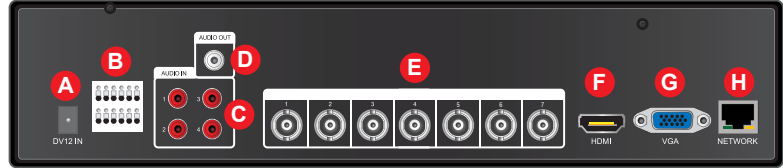

INPUT INTERFACE