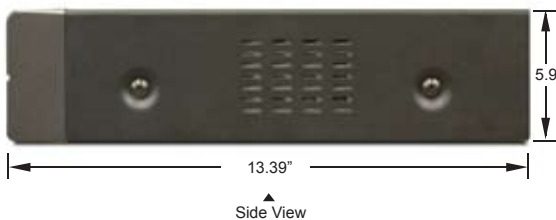

HSDVRC722

7CH HD-SDI DVR

SPECIFICATIONS

HSDVRC722	
System	
Input Format	720p /50 or 60, 1080p /25 or 30, 1080i /50 or 59.94 or 60
Camera Input	BNC x 7
Monitor Output	HDMI / VGA (D-Sub15)
Audio In	4 x Line In (RCA Jack)
Audio Out	1 x Line Out (RCA Jack)
Sensor In / Out	4 / 1
External Port	RS485
USB Port	2 Ports (Front)
IR Remote	Provided
Recording	
Video / Audio	H.264 Codec
H.264 Max. Record Playback	CIF, D1, 720p / 120fps, 1080p / 120fps
Record Mode	Continuous / Schedule / Motion / Alarm / Audio Event
Quality	3 Steps
Pre / Post Recording	Yes / up to 99 sec
Motion Detection	Built-In
Storage	
HDD Support	2 Internal SATA HDDs Bay (up to 6TB) available
Standard HDD Built-In	2TB
External Storage	USB Port
Network	
Ethernet	10 / 100 / 1000Mbps
Camera CH Expansion	Yes (through HUB)
Viewer Software	CMS (up to 64ch)
Mobile Application	iPhone & Android
Remote Notification	Yes
Power	
DC Inlet	DC 12V / 3.5A
Dimension & Weight	
Dimension (Inch)	15.75 x 5.9 x 13.39
Weight	8.8 lbs

MORE PRODUCT VIEW