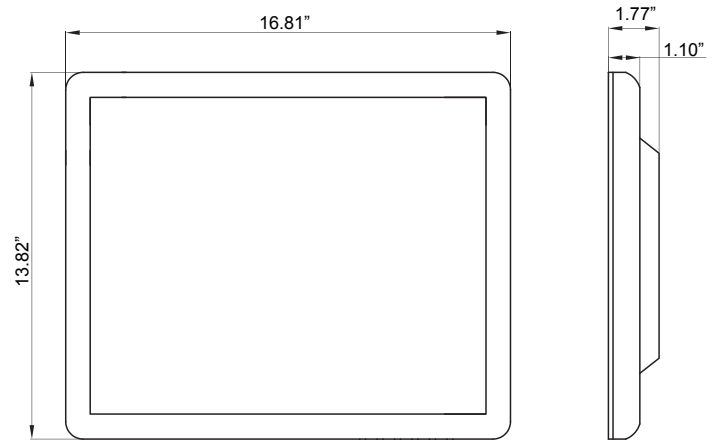

DIMENSIONS