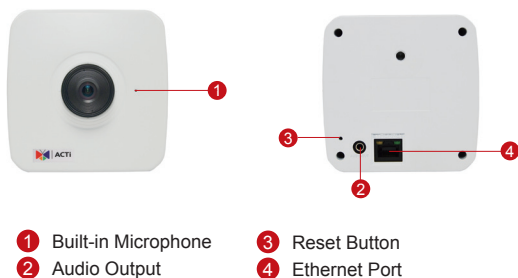

## 1MP Cube with Basic WDR, Fixed Lens

- 1 Megapixel with 720p
- Fixed Lens with f4.2mm / F1.8
- Basic WDR (74 dB)
- 30 fps at 1280 x 720

### PHOTO INDICATION

- 1 Built-in Microphone
- 2 Audio Output
- 3 Reset Button
- 4 Ethernet Port