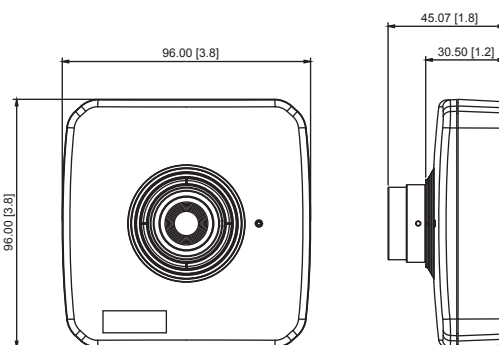

## 1MP Cube with Basic WDR, Fixed Lens

- 1 Megapixel with 720p
- Fixed Lens with f4.2mm / F1.8
- Basic WDR (74 dB)
- 30 fps at 1280 x 720

### DIMENSION DIAGRAM

Unit: mm [inch]

**• General**

Power Source / Consumption	PoE Class 2 (IEEE802.3af) / 3.15 W
Weight	205 g (0.45 lb)
Dimensions (W x H x D)	96 mm x 96 mm x 45.07 mm (3.8" x 3.8" x 1.8")
Bundled Accessories	Bracket
Mount Type	Wall, Ceiling
Starting Temperature	-10°C ~ 45°C (14°F ~ 113°F)
Operating Temperature	-10°C ~ 45°C (14°F ~ 113°F)
Operating Humidity	10% ~ 85% RH
Approvals	CE (EN 55022 Class B, EN 55024), FCC (Part15 Subpart B Class B)