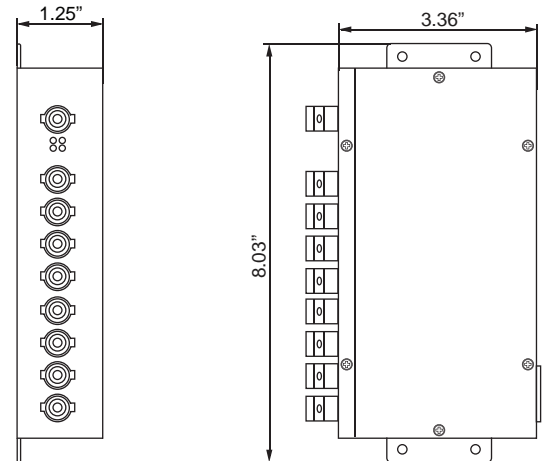

DIMENSIONS

CSDRP8 Repeater