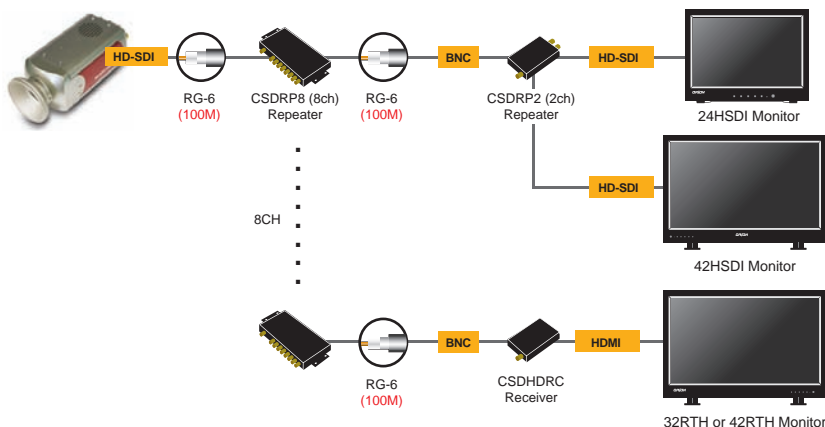

CONFIGURATION