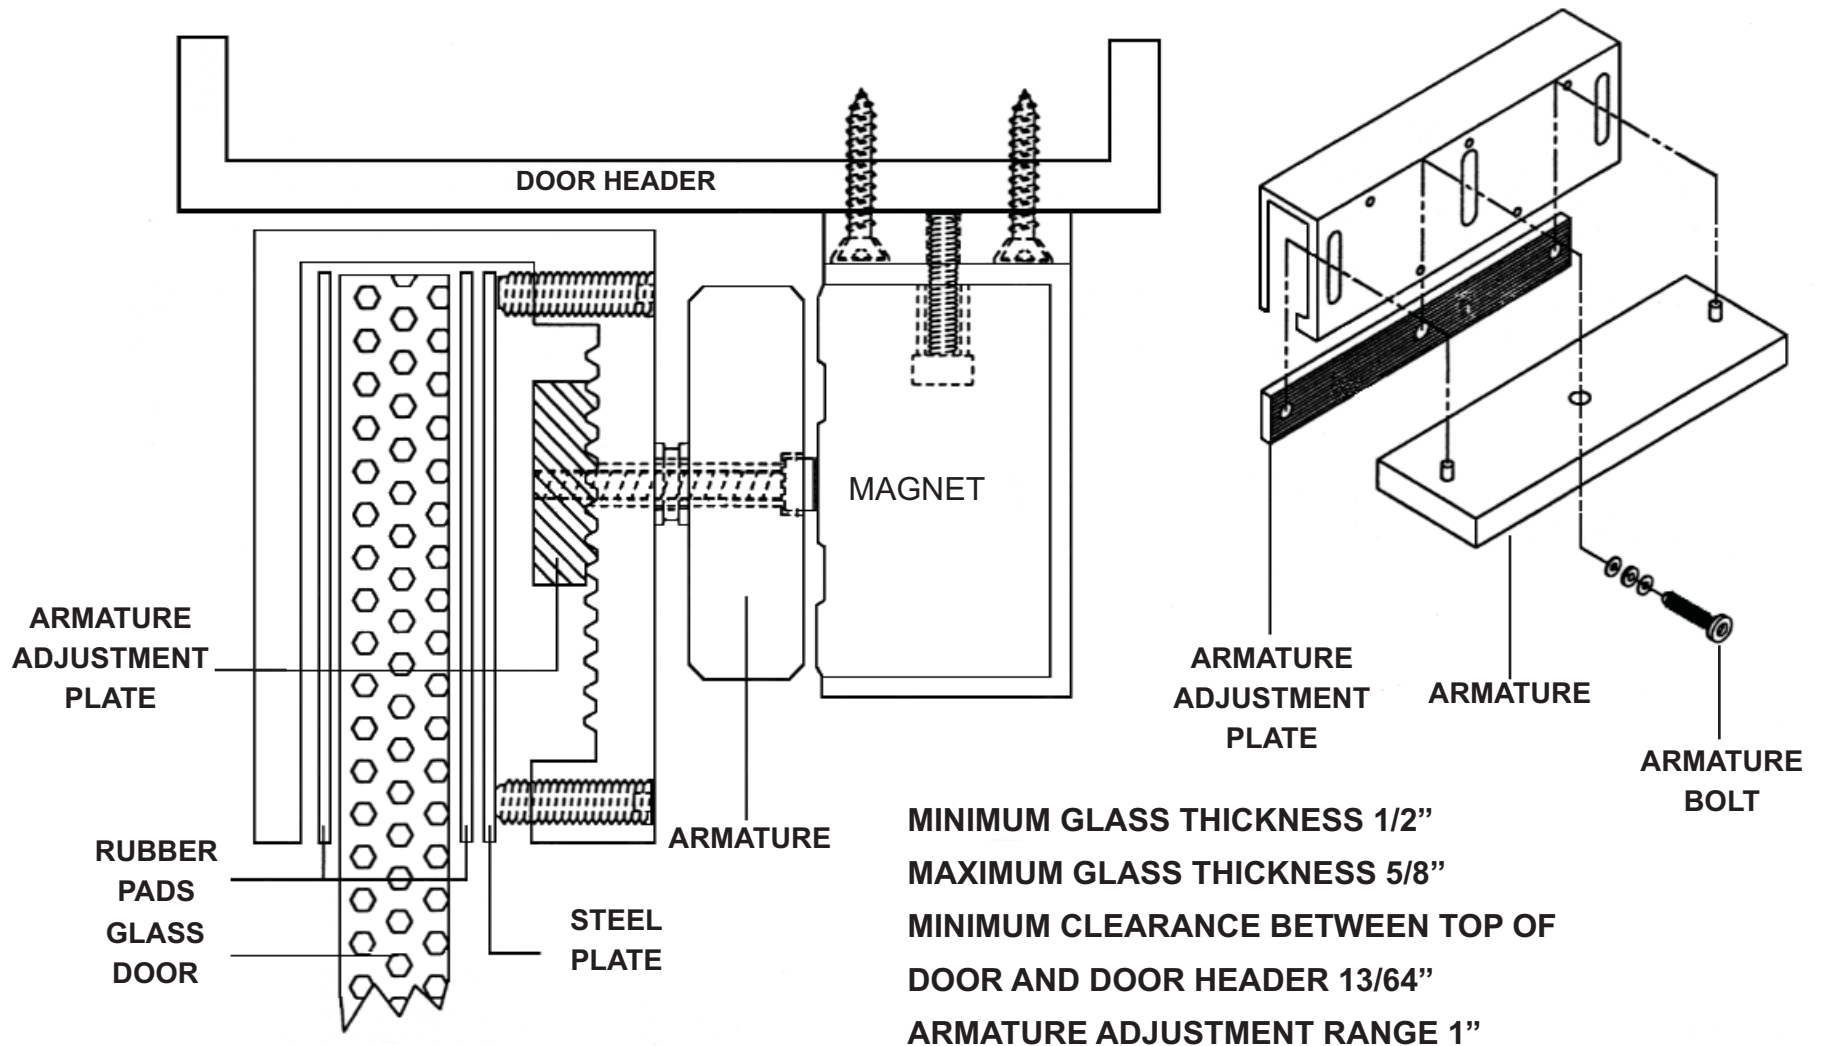

MODEL GDH GLASS DOOR ARMATURE HOLDER

ALARM CONTROLS CORPORATION
DEER PARK, NY 11729
800 645-5538